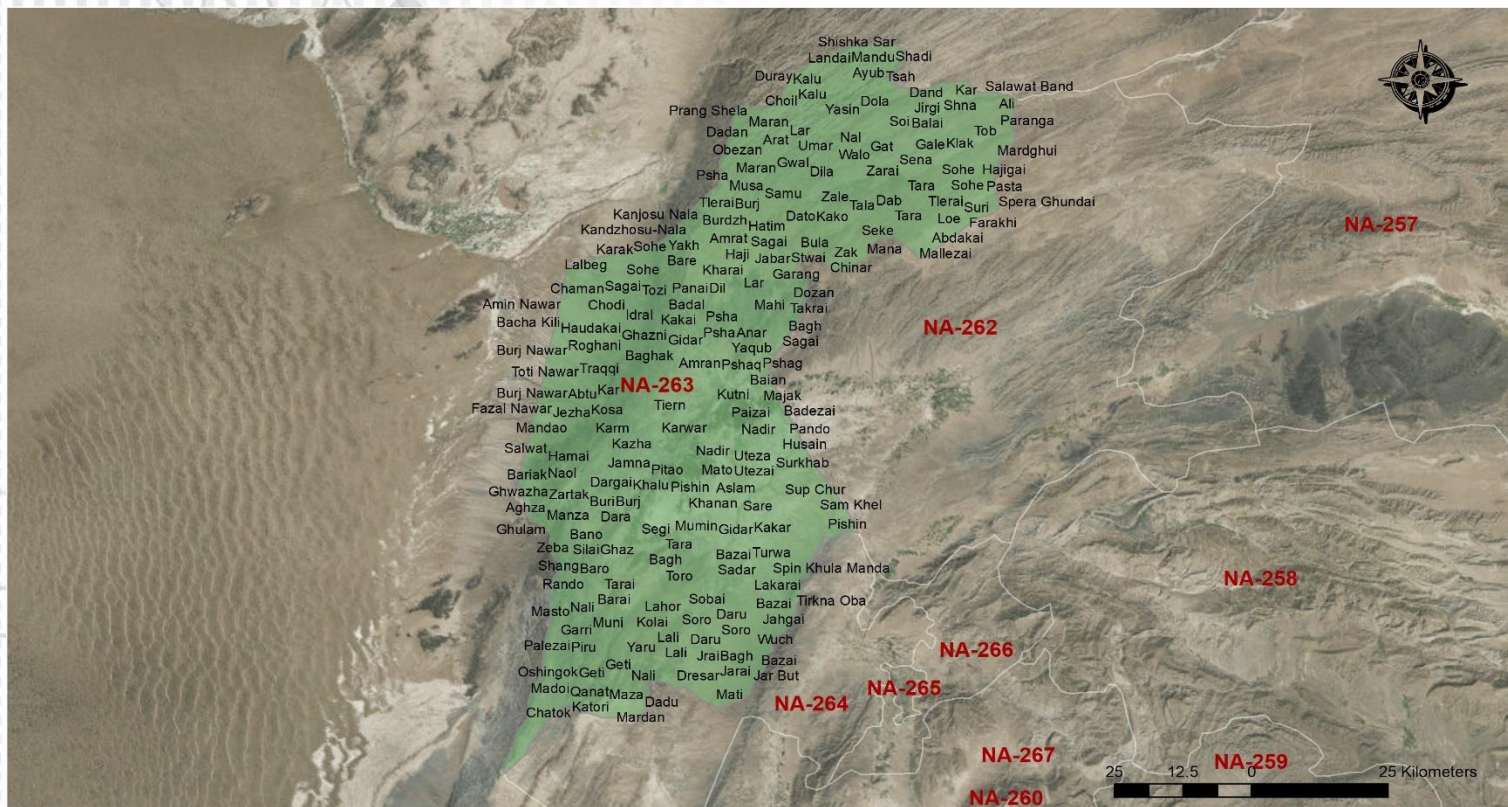

CONSTITUENCY PROFILE

NA-263 KILLA ABDULLAH

BALUCHISTAN

CONSTITUENCY POPULATION

757,578

VOTER STATISTICS

Male

148,751

Female

83,272

Total

232,023

31%

of the total population are registered as voters

POLLING STATIONS

71

Male

53

Female

98

Combined

222

Total

Number of polling stations where registered voters exceed 1,200

AVERAGE VOTER AT POLLING STATION

1,045

AVERAGE VOTER AT POLLING BOOTH

363

LIST OF CONTESTING CANDIDATES

#	Name	Name of Political Party
1	Ahmed Khan	Independent
2	Asghar Khan	Awami National Party
3	Amanullah	Independent
4	Imdadullah	Independent
5	Bismillah Khan Kakar	Pakistan Peoples Party Parliamentarians
6	Haji Behram Khan Achakzai	Independent
7	Syed Mussawir Shah	Independent
8	Salahuddin	Muttahidda Majlis-e-Amal Pakistan
9	Abdul Samad	All Pakistan Tehreek
10	Abdul Wali	Pakistan Muslim League (Nawaz)
11	Abdul Hadi	Pakistan Muslim League
12	Attaullah Khan	Independent
13	Muhammad Sadiq	Balochistan Awami Party
14	Muhammad Tahir	Independent
15	Muhammad Umer Khan	Independent
16	Muhammad Kazim Khan	Independent
17	Mahmood Khan Achakzai	Pashtunkhwa Milli Awami Party
18	Nazuddin	Jamiat Ulama-e-Islam Nazryati Pakistan
19	Nassebullah	Pakistan Tehreek-e-Insaf